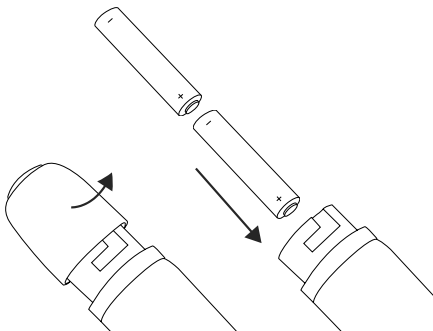

CHIC AMOUR
FOLLOW YOUR BLISS

BIBI USER GUIDE

ANVÄNDARMANUAL

BRUGERVEJLEDNING

Table of Contents / Innehållsförteckning / Indholdsfortegnelse

English.....	1-6
Svenska	7-12
Dansk	13-18

Bibi is a silky smooth medium-sized rabbit vibrator made of body-safe silicone. Bibi is excellent for simultaneous external clitoral and vaginal stimulation. Bibi has 5 functions and is powered by 2 x AAA batteries for 3 hours of splashproof pleasure.

Battery Insertion

- 1 Bibi is battery operated and uses 2 x AAA.
- 2 Ensure you have the correct size battery and then carefully twist to remove the battery compartment cover and slide the batteries into the battery compartment as shown below, then replace the battery compartment cover.